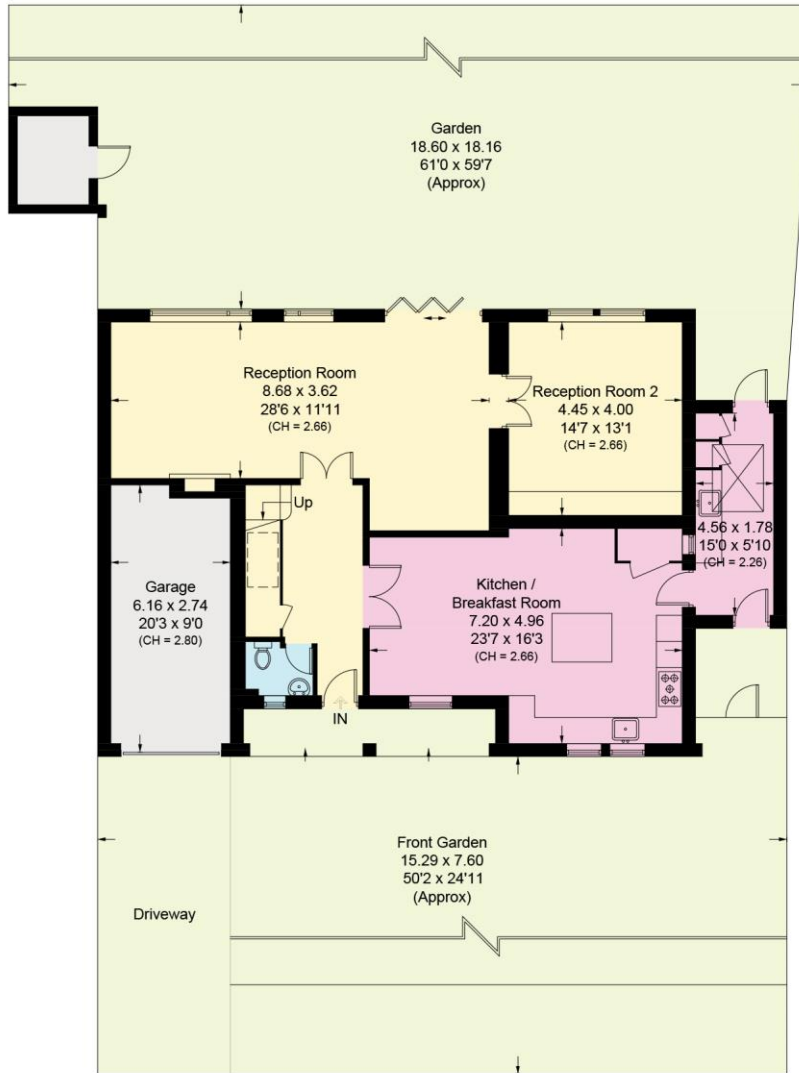

Planning consent was granted in September 2023 to make various alterations to the house including the creation of an additional new large room in the current loft adding an additional circa 500 sq ft/ 46 sq m and the conversion of the garage. Full copies of plans are available upon request.

FREEHOLD

ARLINGTON

R E S I D E N T I A L

8 Wellington Road, St. John's Wood, London NW8 9SP
info@arlingtonresidential.com

+44 (0)20 7722 3322
arlingtonresidential.com

Woronzow Road, NW8

Approximate Area = 240.9 sq m / 2593 sq ft
 Garage & Outbuilding = 19.3 sq m / 208 sq ft
 Total = 260.2 sq m / 2801 sq ft
 Including Limited Use Area (3.1 sq m / 33 sq ft)

Ground Floor

Approximate Area = 113.4 sq m / 1221 sq ft
 Including Limited Use Area (1.7 sq m / 18 sq ft)

☐ = Reduce head height below 1.5m

First Floor

Approximate Area = 127.5 sq m / 1372 sq ft
 Including Limited Use Area (1.4 sq m / 15 sq ft)

Proposed Woronzow Road, NW8

Approximate Area = 327.5 sq m / 3525 sq ft
(Excluding Void)

Ground Floor

Second Floor

First Floor