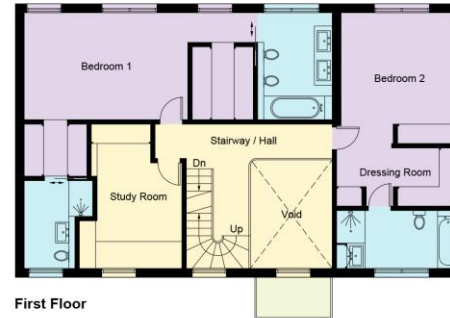

Planning consent was granted in September 2023 to make various alterations to the house including the creation of an additional new large room in the current loft adding an additional circa 500 sq ft/ 46 sq m and the conversion of the garage. Full copies of plans are available upon request.

Ground Floor

Approximate Area = 113.4 sq m / 1221 sq ft
 Including Limited Use Area (1.7 sq m / 18 sq ft)

☐ = Reduce head height below 1.5m

First Floor

Approximate Area = 127.5 sq m / 1372 sq ft
 Including Limited Use Area (1.4 sq m / 15 sq ft)

Proposed Woronzow Road, NW8

Approximate Area = 327.5 sq m / 3525 sq ft
(Excluding Void)

Ground Floor

Second Floor

First Floor