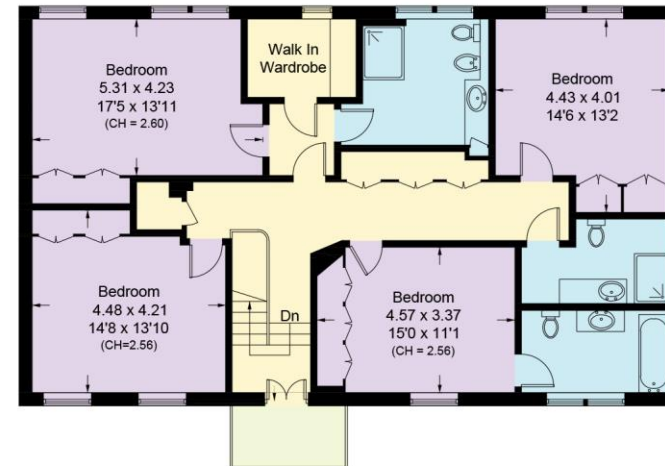

Planning consent was granted in September 2023 to make various alterations to the house including the creation of an additional new large room in the current loft adding an additional circa 500 sq ft/ 46 sq m and the conversion of the garage. Full copies of plans are available upon request.

FREEHOLD

ARLINGTON

R E S I D E N T I A L

8 Wellington Road, St. John's Wood, London NW8 9SP
info@arlingtonresidential.com

+44 (0)20 7722 3322
arlingtonresidential.com

Woronzow Road, NW8

Approximate Area = 240.9 sq m / 2593 sq ft
 Garage & Outbuilding = 19.3 sq m / 208 sq ft
 Total = 260.2 sq m / 2801 sq ft
 Including Limited Use Area (3.1 sq m / 33 sq ft)

Ground Floor

Approximate Area = 113.4 sq m / 1221 sq ft
 Including Limited Use Area (1.7 sq m / 18 sq ft)

☐ = Reduce head height below 1.5m

First Floor

Approximate Area = 127.5 sq m / 1372 sq ft
 Including Limited Use Area (1.4 sq m / 15 sq ft)

Surveyed and drawn in accordance with the International property measurements standards (IPMS 2: Residential) Not drawn to scale unless stated. Whilst every care is taken in the preparation of this plan, please check all dimensions, shapes and compass bearings before making any decisions reliant upon them.