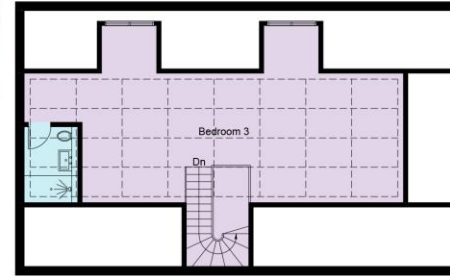

Second Floor